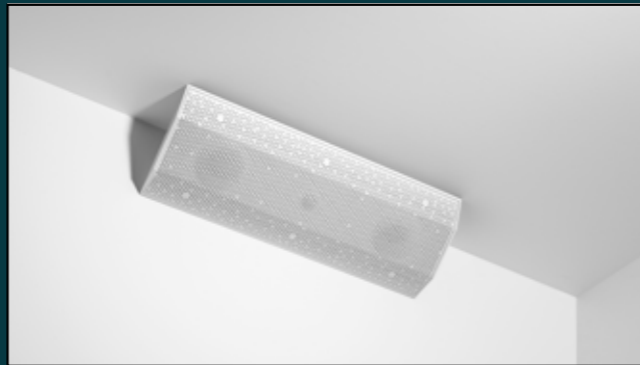

ONE SPEAKER. SIX WAYS.

ON WALL

Ideal for any wall mount application where you want to focus audio directly to an indoor or outdoor seating area.

IN CORNER

Ideal for any corner such as eaves in the garden or corners of rooms. Can mount horizontally or vertically.