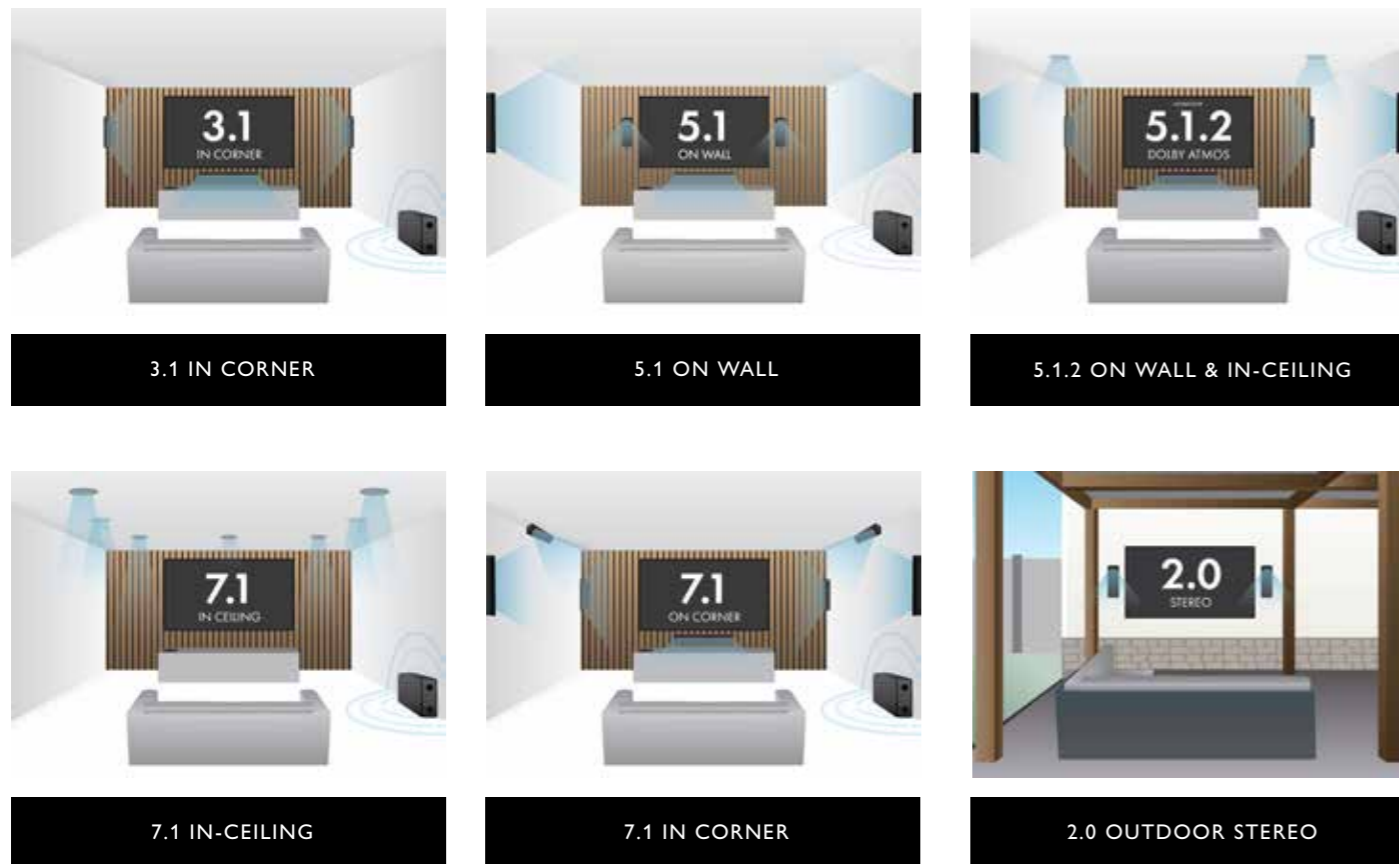

litheaudio.com/wireless-home-cinema

Visit our website or open your phones camera and scan the QR code to visit our product page

SELECTING THE RIGHT KIT FOR YOUR ROOM

SELECT WHICH PROCESSING SYSTEM IS BEST FOR YOUR REQUIREMENTS

Decide based on how and what you will connect to the system. SoundSend caters to simplicity and ease of use, perfect for plug-and-play setups. The Cinema Hub provides a broader range of connectivity options for complex systems and customised soundscapes.

BOOK A 1:1 VIDEO CALL WITH A LITHE HOME CINEMA EXPERT FOR ADVICE AND HELP WITH YOUR SYSTEM

At Lithe Audio, we are dedicated to ensuring you experience the best performance from our speakers. That's why we offer a complimentary video call service. Simply book a slot with a Lithe product expert, and we'll assist you in selecting the right products for your project and guide you to achieving the optimal sound setup for your space.

litheaudio.com/video-call

	SOUNDSSEND	CINEMA HUB
WISA CERTIFIED	✓	✓
CHANNELS	8	8
STACKING SPEAKERS UP TO 4 SPEAKERS ON EACH OF 8 CHANNELS	✓	✓
WIRELESS AUDIO LATENCY: 2.6MS.	✓	✓
HUB TO SPEAKER DISTANCE: UP TO 20 METERS.	✓	✓
HDMI ARC for Dolby Digital / EARC for Dolby Atmos	✓	✓
HDMI INPUTS	0	3
OPTICAL INPUTS	1	2
RCA INPUT	0	1
ATMOS VIRTUAL, PCM MULTI-CHANNEL, WISA: 24-BIT / 48KHZ OR 24-BIT / 96KHZ.	✓	✓
SUPPORTED AUDIO FORMATS: DOLBY DIGITAL, DOLBY DIGITAL+ DOLBY TRUEHD, DOLBY ATMOS	✓	✓
GOOGLE CHROME CAST	—	✓
BLUETOOTH	—	✓
SPOTIFY CONNECT	—	✓
AIRPLAY2	—	✓
ON SCREEN SETUP	—	✓
PHYSICAL REMOTE	—	✓
ETHERNET PORT	—	✓
ADVANCED TUNING & SIGNAL MIXING	—	✓

LITHEAUDIO

DISCOVER LITHE WIRELESS HOME CINEMA

Gone are the days of cluttered cables and limited seating arrangements. With the advent of wireless home cinema technology, you can now enjoy the immersive experience of a movie theatre right in your own home without the mess and limitations of traditional setups. This guide will take you through the ins and outs of selecting, setting up, and optimising your wireless home cinema, ensuring a seamless blend of style, functionality, and breathtaking audio performance.

SCAN THE QR CODE FOR ALL THE INFORMATION YOU NEED TO TURN YOUR LIVING SPACE INTO AN IMMERSIVE HOME CINEMA EXPERIENCE.

litheaudio.com/wireless-home-cinema

VIEW ALL THE INFORMATION YOU NEED HERE

SCAN THE QR CODE BELOW