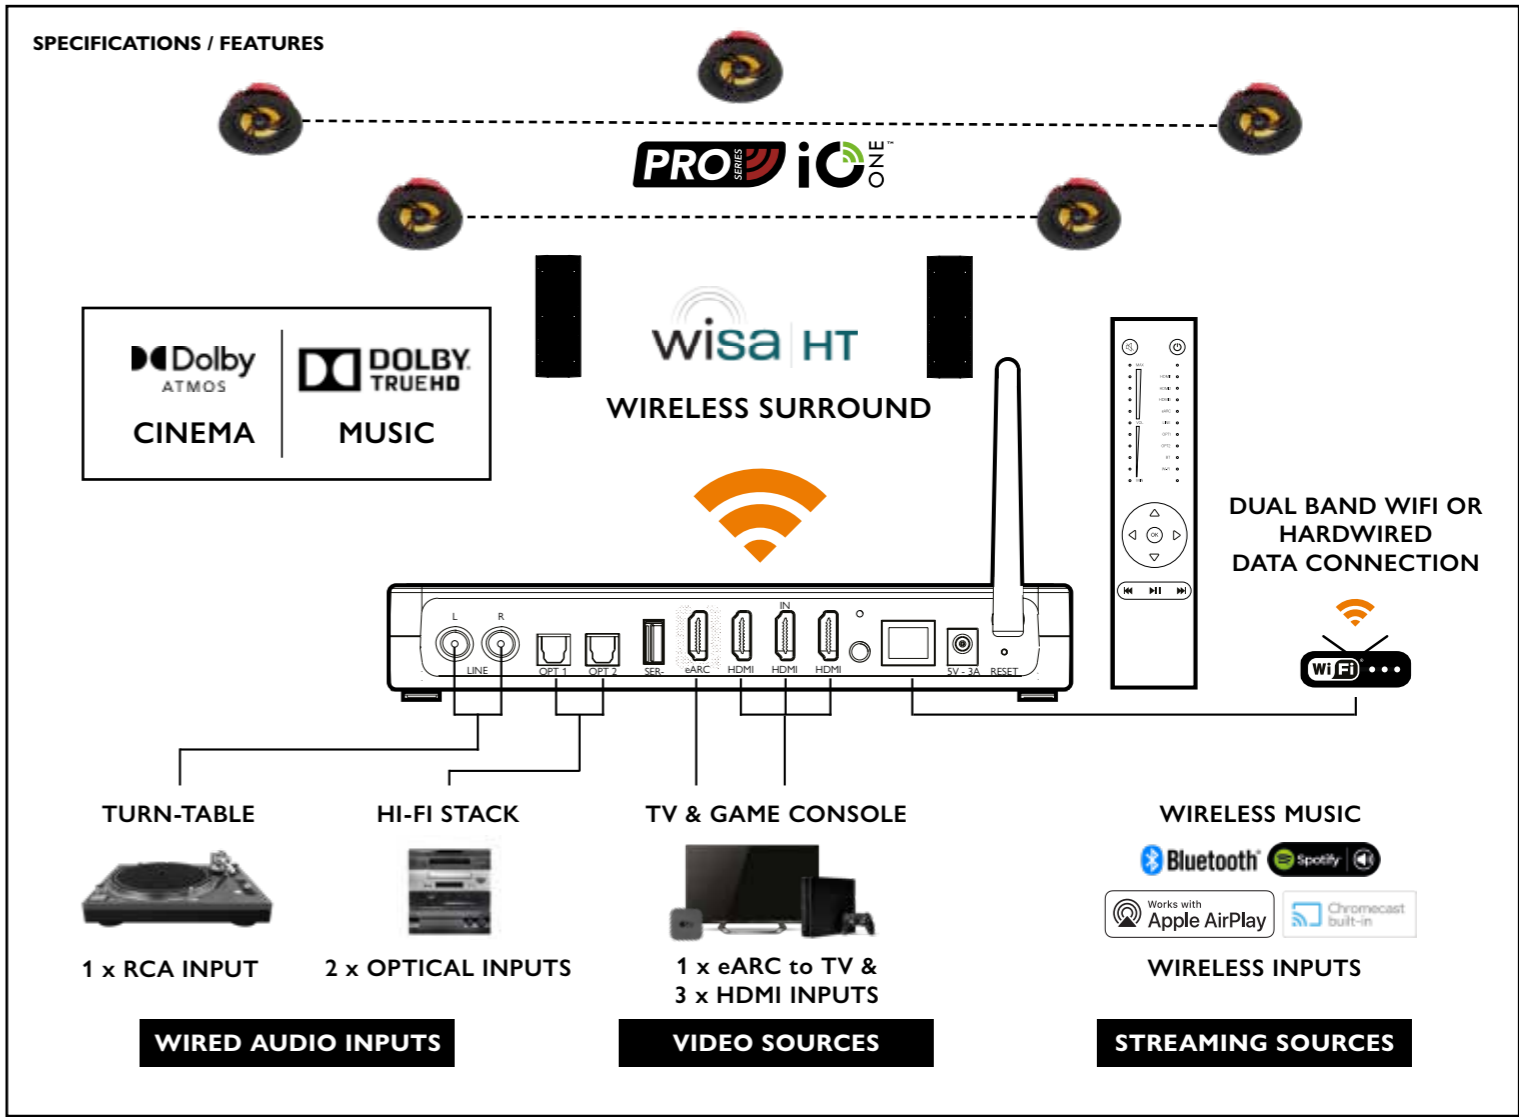

Connectivity

- Wireless: WISA - Connects to Cinema Hub or Soundsend
- Wired: RCA In/Out
- Ability to add a Streamer to add AirPlay2, Google Cast or Bluetooth connectivity (optional Extra)

SKU Code

- 06540** Lithe Audio WISA Cinema Subwoofer
- 06545** Lithe Audio WISA Cinema Subwoofer Wall Bracket

What's in the box

- Wireless Active Subwoofer
- Power Cable
- Instruction Manual

litheaudio.com/CinemaSubwoofer

Visit our website or open your phones camera and scan the QR code to visit our product page

LITHEAUDIO

CINEMA HUB
WISA CINEMA HUB
 YOUR DIGITAL AVR

NEW

WIRELESS ALTERNATIVE TO AN AVR

This powerful device combines the best digital and analogue audio inputs for wireless streaming and video via HDMI inputs into one compact media unit. The Hub allows you to connect all of your audio and video components, such as a TV, DVD player, and gaming console, and control them with a single remote. The Hub is connected wirelessly to any WISA-certified speaker which amplifies the signal and delivers powerful, high-fidelity sound for a home theatre setup without cables.