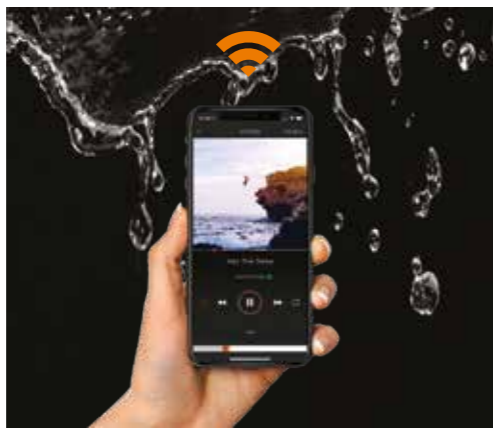

We're more than happy to help and advise on your speaker placement and product choice.

Bluetooth® BATHROOM RATED CEILING SPEAKER

IDEAL FOR BATHROOMS.

Our all-in-one Wireless IP44 Bluetooth 5 Ceiling Speakers allow you to play Apple Music, Amazon Music, Spotify or any other audio streaming service from your phone. We combine an Amplifier, Bluetooth Receiver, and a High-Quality Speaker, to offer you the ideal all-in-one solution for your property.