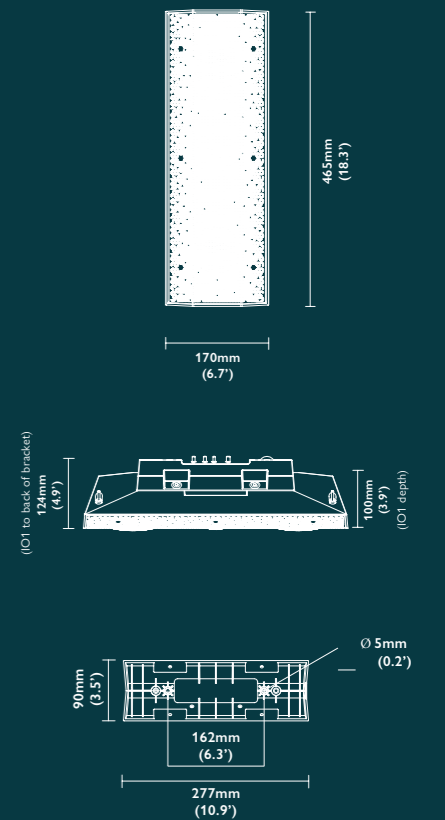

SPEAKER AND BRACKET DIMENSIONS

Features

- **Outdoor Rated to Impressive IP66**
  Weather Resistant IP66 rated protection, impenetrable by weather, high pressure jets of water and even a total soaking
- **All-In-One Solution**
  Amplifier and Wi-Fi all built-in, just add power
- **Place Anywhere**
  Mount 6 different ways to suit your installation requirements
- **Built-in AirPlay 2 and Google Chromecast**
  Stream music directly from your Smart Phone / Tablet to control multiple rooms at the same time
- **Easy Connection**
  Connect to plug socket or existing light circuit or any power source available 230V or 110V supply

- **Multi-Room Audio**
  Connect multiple iO1's and Lithe Audio Ceiling Speakers for a whole home, indoor and outdoor audio experience
- **Dynamic Sound**
  Fully Adjustable EQ via Lithe App to deliver fine tuned optimal sound

- **Choice of Connectivity**
  Wireless and Wired Connections to use with any streaming service or cabled equipment

Audio Spec

- RMS Power: 100W RMS (2x 50W)
- Frequency Response (-3dB) 60Hz - 20kHz
- Frequency Range (-10dB) 38Hz - 20kHz
- Impedance: 4 Ohms nominal (8 Ω)
- Sound Quality THD+N <0.01%
- Sensitivity (1W/1m): 82dB
- Coverage (1-4kHz): Vertical 100° / Horizontal 170°
- Type: Class D (Digital)
- Audio Compression: 192kHz / 24 bits

Connectivity

- Wi-Fi certified 2.4Ghz / 5Ghz (802.11a/b/g/n/ac)
- 10/100 Ethernet Ports (In/Out) (For hardwire connection)
- Apple AirPlay 2 and Google Chromecast
- Spotify Connect
- Bluetooth 5.0
- Works with OK Google
- Line In (Optical), auto-detecting
- Passive Speaker Output

Speaker Spec

- **Dimensions:** (H X W X D) 465 X 170 X 100mm (18.3 X 6.7 X 3.9 inches)
- Power Input Supply: 100 - 240V, 50/60Hz / 2.5A
- Colour: Matt Black or White
- Woofer: 2 x 3" Waterproof Coated Paper Cone
- Tweeter: 0.75" Waterproof Coated Silk Dome
- Operating Temperature: -10C to 50C (-50F - 122F)
- Storage Temperature: -20C to 60C (-68F - 140F)
- Net Weight: 3.7kg (8.1lbs) (Single)
- Shipping Weight: 9.5kg (20.94lbs) (Pair)
- IP Rating: IP66
- Housing Material: ABS+PC (UL f1/f2 Certification Standard UL746C-V0)
- Grille: Aluminium (UV Powder Coating)

What's in the box

- iO1 Surface Mount Speaker
- Power Supply
- Mounting Bracket
- Instruction Manual
- 16 AWG Tin Coated Copper Cable (included with Pair only)

Accessories available

- **06850** 16AWG Speaker Cable 7m
- **06840** iO1 Garden Spike Black (single)
- **06841** iO1 Garden Spike White (single)
- **06852** iO1 Eyelet Kit (Single)

SKU Codes

- **06800** iO1 WiFi Speaker (Single) - Black
- **06801** iO1 WiFi Speaker (Single) - White
- **06810** iO1 WiFi Speaker (Pair) - Black
- **06811** iO1 WiFi Speaker (Pair) - White
- **06820** iO1 Passive Speaker (Single) - Black
- **06821** iO1 Passive Speaker (Pair) - Black
- **06830** iO1 Passive Speaker (Single) - White
- **06831** iO1 Passive Speaker (Pair) - White