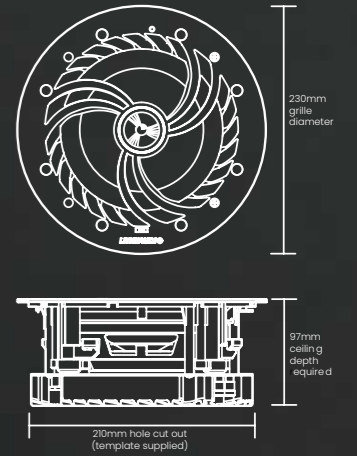

WiFi MULTI-ROOM CEILING SPEAKER

SPECIFICATIONS / FEATURES

LITHEAUDIO WiFi CONNECTIONS DIAGRAM

DIMENSIONS

MULTI-ROOM SYSTEM

GROUP AND ZONE SPEAKERS VIA AIRPLAY2 OR GOOGLE CHROMECAST

LITHE SETUP APP

USE THE LITHE APP FOR EQ SETUP AND RENAMING SPEAKERS