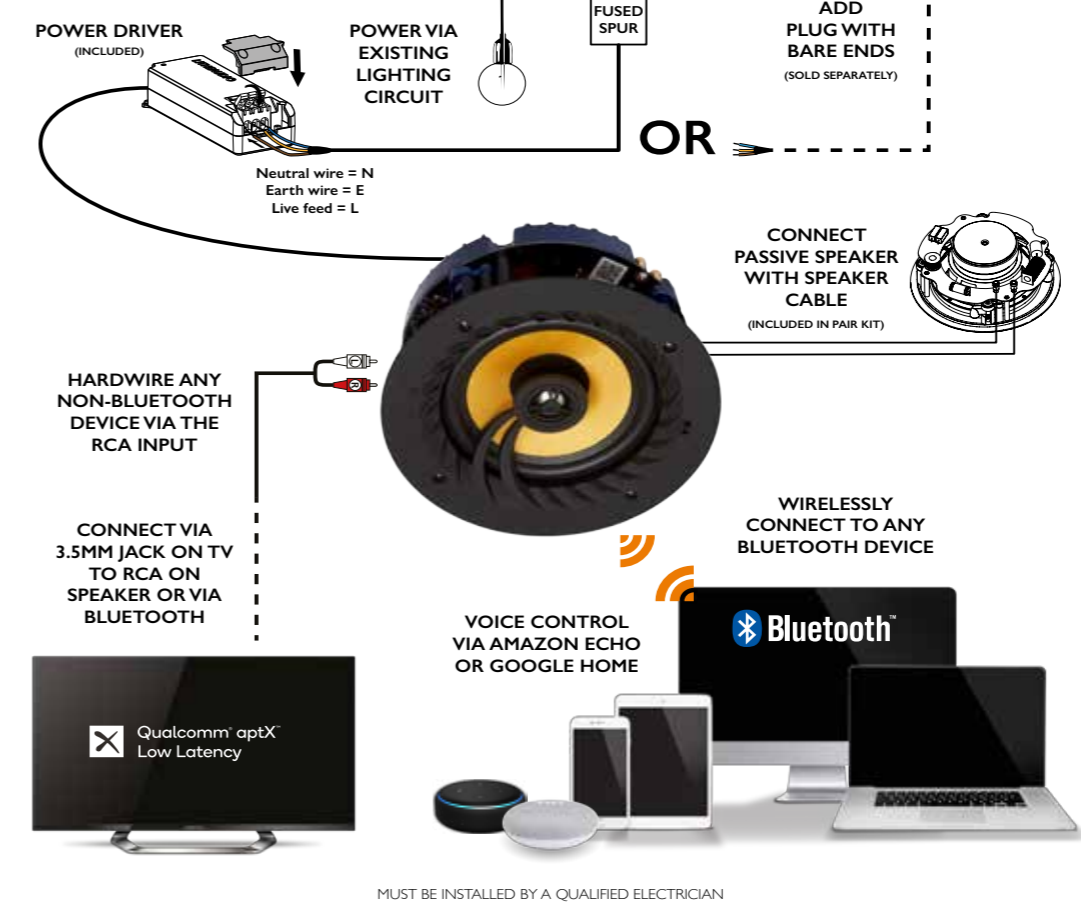

We're more than happy to help and advise on your speaker placement and product choice.

Bluetooth® BATHROOM RATED CEILING SPEAKER

IDEAL FOR BATHROOMS.

Our all-in-one Wireless IP44 Bluetooth 5 Ceiling Speakers allow you to play Apple Music, Amazon Music, Spotify or any other audio streaming service from your phone. We combine an Amplifier, Bluetooth Receiver, and a High-Quality Speaker, to offer you the ideal all-in-one solution for your property.

SPECIFICATIONS / FEATURES

LITHEAUDIO CONNECTIONS DIAGRAM

DIMENSIONS

AS EASY AS FITTING A DOWNLIGHT.
JUST ADD POWER.

Features	Speaker Spec	Connectivity
30m Wireless Range Latest Bluetooth 5.0 technology built-in	Sound Quality THD+N<0.009%, 55Hz-20kHz (+/- 3dB)	Bluetooth 5.0 (30m range)
All-In-One Solution Amplifier & Bluetooth built-in, so all you need is power	RMS Power: 50W RMS	Works with Ok Google
30m Wireless Range Latest Bluetooth 5.0 technology built-in	Impedance: 8 Ohms nominal	Works with Alexa
Amplifier Built-In Powerful 50w rms class d amplifier	Sensitivity (1W/1m): 90dB	Line in (RCA input)
Voice Control With Alexa Or Google Fully compatible with Amazon Echo and Google Home devices	Digital Class D Amplifier	Qualcomm aptX Low Latency
Connect To Your TV Via Bluetooth Low latency quality audio with aptx technology	Audio Sample Rate: 8Khz	Bluetooth Setup App for Android and IOS
RCA Input Hardwire a turntable, pc or your old iPod	Woofer: 6.5" Woven Glass Fibre cone / Polypropylene Cone (IP44)	
Rename Each Speaker Use the lithe setup app to configure your speakers	Tweeter: 0.75" Titanium Cone	
High-Quality Audio Delivering superb sound quality with pin sharp clarity	Transformer Output Supply : DC24V / 2.5A	
Pin Protection Add a pin to the speaker for security	IP rating: IP44 (Bathroom models only)	
	Operating Temperature 0° to 40° C (32° to 104° F)	What's in the box
	Storage Temperature -20° to 70° C (4° to 158° F)	Bluetooth Ceiling Speaker
		Power Supply
		Cutting template
		Instruction manual