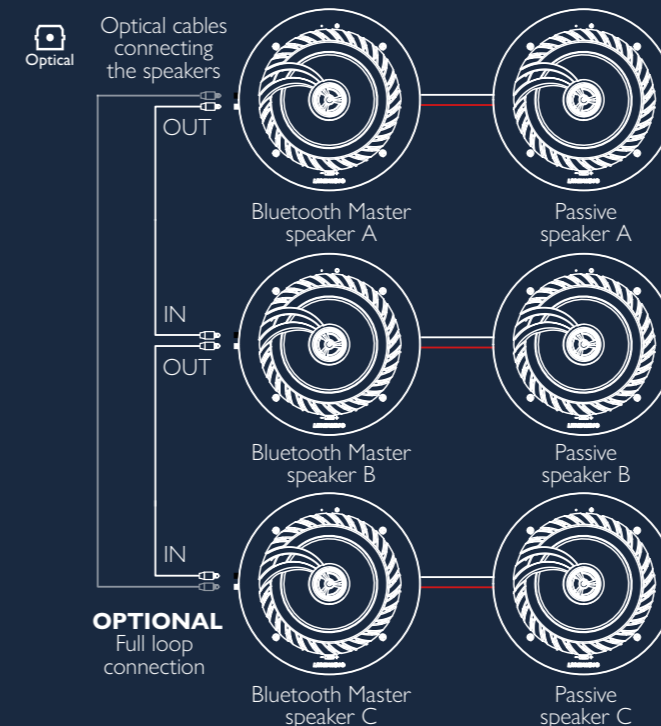

POWER IT. SYNC IT. PLAY IT.™

Our All-in-one Wireless Bluetooth 5 Ceiling Speakers empower you to play Apple Music, Amazon Music, Spotify or any other audio streaming service from your phone. We combine an Amplifier, Bluetooth Receiver, and a High-Quality Speaker, to offer you the ideal all-in-one solution for your property.

LITHE-LINK™ CONNECT UP TO SIX SPEAKERS

For larger or open plan rooms the Lithe-link feature will allow you to connect up to 3 master speakers and their passive/slaves and play audio from all the speakers at once.

Depending on which master speaker you connect to, it will then determine how many speakers will play, either 2, 4 or 6.

FREE AUDIO CONSULTATION:
[LITHEAUDIO.COM/
AUDIO-CONSULTATION](http://LITHEAUDIO.COM/AUDIO-CONSULTATION)

We're more than happy to help and advise on your speaker placement and product choice.