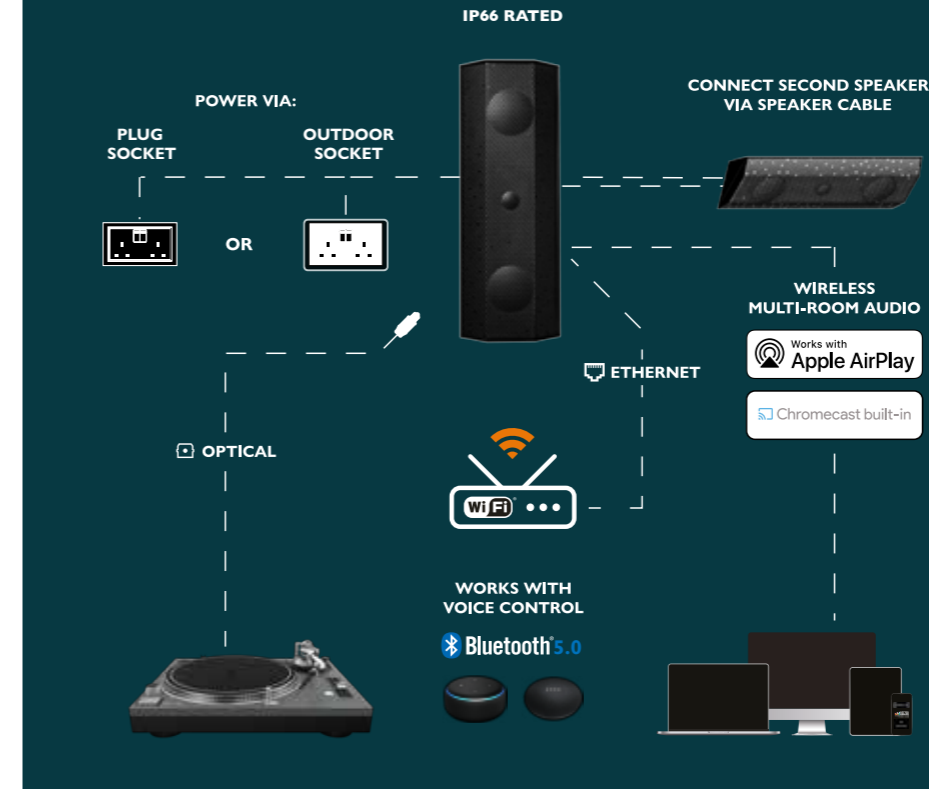

Experience the versatility of the iO1 speaker, suitable for both indoor and outdoor use, offering six different mounting options to suit your specific needs. Available in both active and passive versions, as well as black and white colour options, this speaker provides flexibility and customisation. The active models come equipped with a robust amplifier and comprehensive connectivity, ensuring superior audio quality and effortless installation.

OUTDOOR & INDOOR SURFACE MOUNT SPEAKER

MULTI-ROOM. MULTI-PURPOSE.

The iO1 speaker can be used indoors and outdoors with 6 different mounting methods available. Connect to the speakers wirelessly or via a data cable. With a powerful amplifier and connectivity all built in, this active surface mount speaker delivers premium audio quality and ease of installation in one versatile package.

ALL-IN-ONE SYSTEM. JUST ADD POWER.

SPEAKER AND BRACKET DIMENSIONS

Features

- Outdoor Rated to Impressive IP66**
Weather Resistant IP66 rated protection, impenetrable by weather, high pressure jets of water and even a total soaking
- All-In-One Solution**
Amplifier and Wi-Fi all built-in, just add power
- Place Anywhere**
Mount 6 different ways to suit your installation requirements
- Built-in AirPlay 2 and Google Chromecast**
Stream music directly from your Smart Phone / Tablet to control multiple rooms at the same time
- Easy Connection**
Connect to plug socket or existing light circuit or any power source available 230V or 110V supply

- Multi-Room Audio**
Connect multiple iO1's and Lithe Audio Ceiling Speakers for a whole home, indoor and outdoor audio experience
- Dynamic Sound**
Fully Adjustable EQ via Lithe App to deliver fine tuned optimal sound