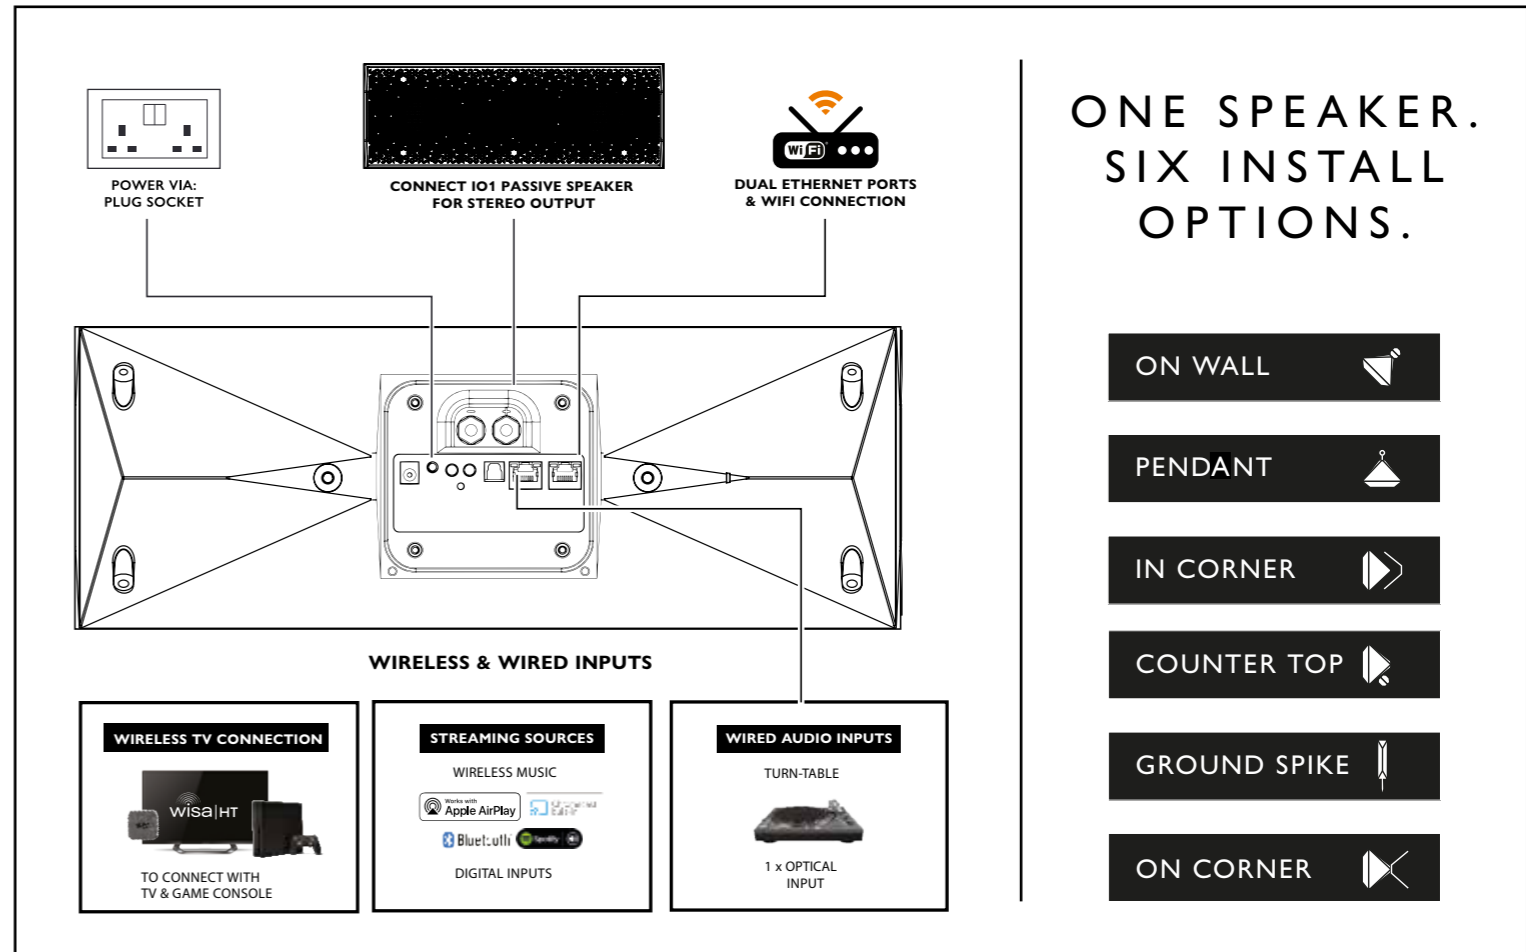

LITHEAUDIO

DISCOVER LITHE WIRELESS HOME CINEMA

Gone are the days of cluttered cables and limited seating arrangements. With the advent of wireless home cinema technology, you can now enjoy the immersive experience of a movie theatre right in your own home without the mess and limitations of traditional setups. This guide will take you through the ins and outs of selecting, setting up, and optimising your wireless home cinema, ensuring a seamless blend of style, functionality, and breathtaking audio performance.

SCAN THE QR CODE FOR ALL THE INFORMATION YOU NEED TO TURN YOUR LIVING SPACE INTO AN IMMERSIVE HOME CINEMA EXPERIENCE.

litheaudio.com/wireless-home-cinema

VIEW ALL THE INFORMATION YOU NEED HERE

SCAN THE QR CODE BELOW

WISA IO1 SURFACE MOUNT SPEAKER

LIMITLESS CINEMA POSSIBILITIES INDOORS & OUTDOORS

WIRELESS HOME CINEMA MADE EASY

The iO1 speaker elevates your audio experience to cinematic heights, offering the flexibility to create a dynamic home cinema setup in any environment. Use it indoors or outdoors, in any one of six different orientations, for unparalleled versatility. Whether you're connecting wirelessly or via a data cable, the iO1's powerful built-in amplifier and connectivity options ensure premium audio quality that fills your space with rich, immersive sound. With the iO1, transform any space into a theatre, bringing movies, gaming, music, and entertainment to life like never before.