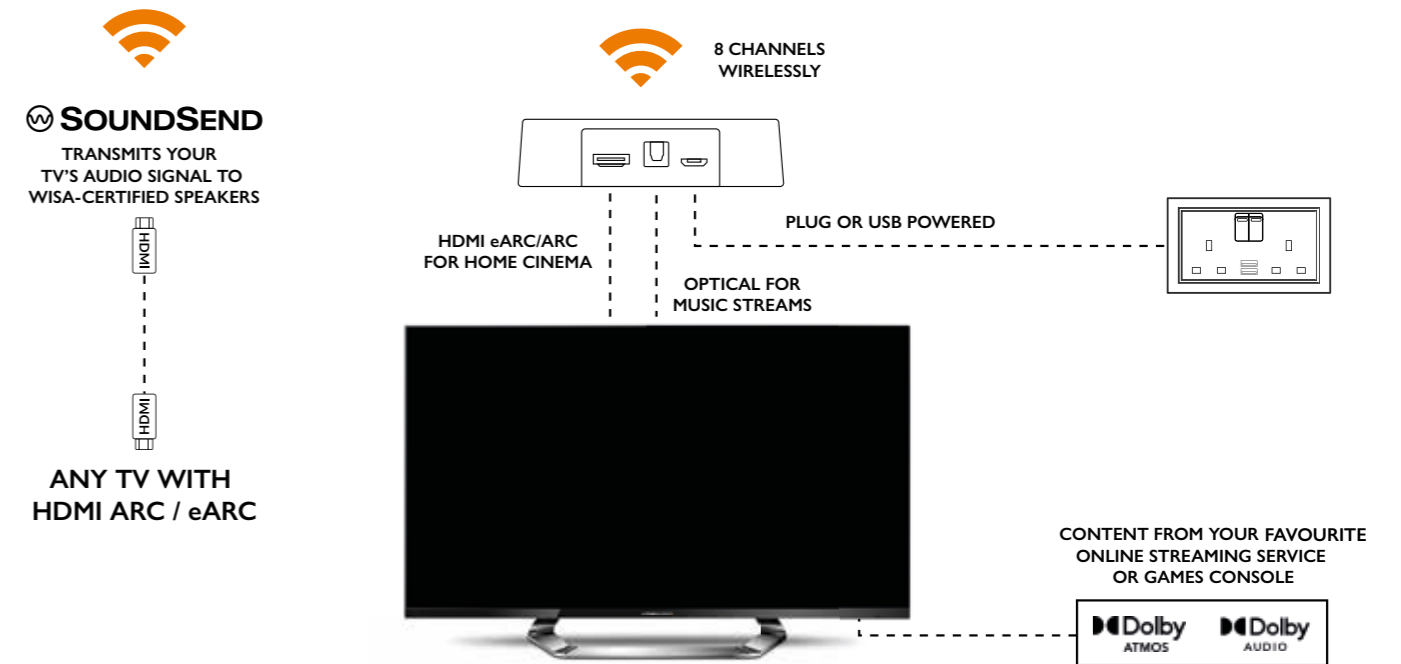

LITHEAUDIO

SOUNDSEND

WISA CINEMA SOUNDSEND

WIRELESS AUDIO TRANSMITTER

UNLOCK YOUR SMART TV AUDIO

The WISA SoundSend allows immersive home cinema audio systems to be set-up and connected quickly and easily using WISA wireless audio technology. The SoundSend connects to your TV via HDMI and uses your TV's ARC (Audio Return Channel) or eARC (Enhanced Audio Return Channel) to receive audio and then transmits that audio wirelessly to Lithe Pro ceiling speakers with WISA Bolt-on OR any WISA Certified speakers for a Dolby Atmos Home Cinema setup.

VIDEO INPUTS

WIRED AUDIO

SPECIFICATIONS / FEATURES

FULLY SCALABLE WIRELESS HOME CINEMA FROM 2.0 TO 7.1 TO A 5.1.2 DOLBY ATMOS SETUP

Features

- Easy Setup**
Plug SoundSend into the HDMI ARC, HDMI eARC or optical port on your smart TV
- High Quality Audio**
Hear up to eight channels of uncompressed 24-bit 48/96kHz sound
- Connections**
Connects to any TV with ARC/eARC
- Setups**
Supports 2.0 to 7.1 and Atmos 3.1.2 and 5.1.2 configurations
- WISA Technology**
Wireless cinema without cables. no Latency and interoperal with any WISA HT certified speakers
- Dolby Atmos**
Wireless Dolby Atmos via WISA connectivity