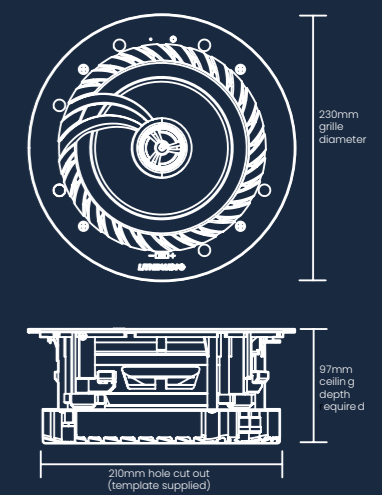

SPECIFICATIONS / FEATURES

LITHEAUDIO CONNECTIONS DIAGRAM

DIMENSIONS

AS EASY AS FITTING A DOWNLIGHT.
JUST ADD POWER.

Features	Speaker Spec	Connectivity
30m Wireless Range Latest Bluetooth 5.0 technology built-in	Sound Quality THD+N<0.009%, 55Hz-20kHz (+/- 3dB)	Bluetooth 5.0 (30m range)
All-In-One Solution Amplifier & Bluetooth built-in, so all you need is power	RMS Power: 50W RMS	Works with Ok Google
30m Wireless Range Latest Bluetooth 5.0 technology built-in	Impedance: 8 Ohms nominal	Works with Alexa
Amplifier Built-In Powerful 50w rms class d amplifier	Sensitivity (1W/1m): 90dB	Line in (RCA input)
Voice Control With Alexa Or Google Fully compatible with Amazon Echo and Google Home devices	Digital Class D Amplifier	Qualcomm aptX Low Latency
Connect To Your TV Via Bluetooth Low latency quality audio with aptx technology	Audio Sample Rate: 8Khz	Bluetooth Setup App for Android and IOS
RCA Input Hardwire a turntable, pc or your old iPod	Woofer: 6.5" Woven Glass Fibre cone / Polypropylene Cone (IP44)	
Rename Each Speaker Use the lithe setup app to configure your speakers	Tweeter: 0.75" Titanium Cone	
High-Quality Audio Delivering superb sound quality with pin sharp clarity	Transformer Output Supply : DC24V / 2.5A	
Pin Protection Add a pin to the speaker for security	IP rating: IP44 (Bathroom models only)	
	Operating Temperature 0° to 40° C (32° to 104° F)	What's in the box
	Storage Temperature -20° to 70° C (4° to 158° F)	Bluetooth Ceiling Speaker
		Power Supply
		Cutting template
		Instruction manual