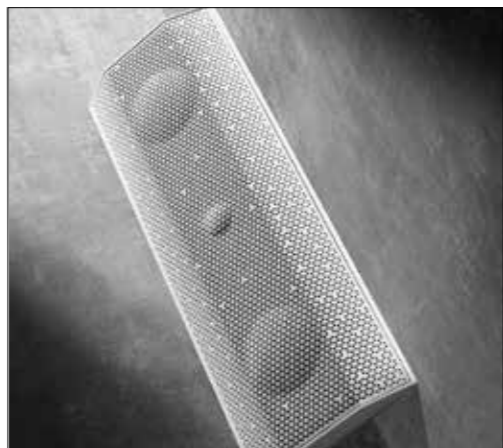

WISA IO1 SURFACE MOUNT SPEAKER

LIMITLESS CINEMA POSSIBILITIES INDOORS & OUTDOORS

WIRELESS HOME CINEMA MADE EASY

The iO1 speaker elevates your audio experience to cinematic heights, offering the flexibility to create a dynamic home cinema setup in any environment. Use it indoors or outdoors, in any one of six different orientations, for unparalleled versatility. Whether you're connecting wirelessly or via a data cable, the iO1's powerful built-in amplifier and connectivity options ensure premium audio quality that fills your space with rich, immersive sound. With the iO1, transform any space into a theatre, bringing movies, gaming, music, and entertainment to life like never before.