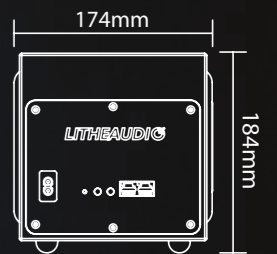

WIRELESS

APP SETUP

LITHEAUDIO

DATA OUT

Data output to additional Sub woofer or other network connection

DIMENSIONS

WORKS WITH:

- AIRPLAY2 SPEAKERS
- CHROMECAST SPEAKERS
- AMAZON ALEXA
- OK GOOGLE