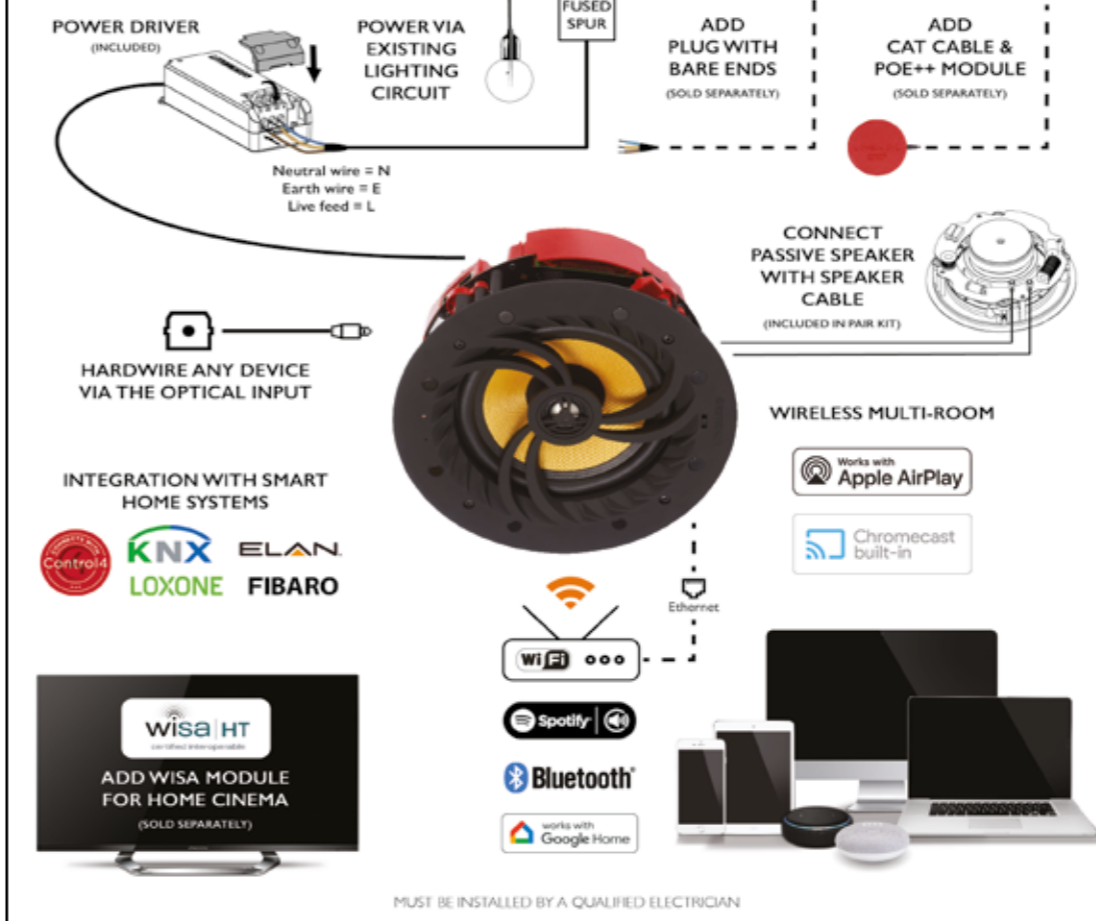

SPECIFICATIONS / FEATURES

LITHEAUDIO PRO CONNECTIONS DIAGRAM