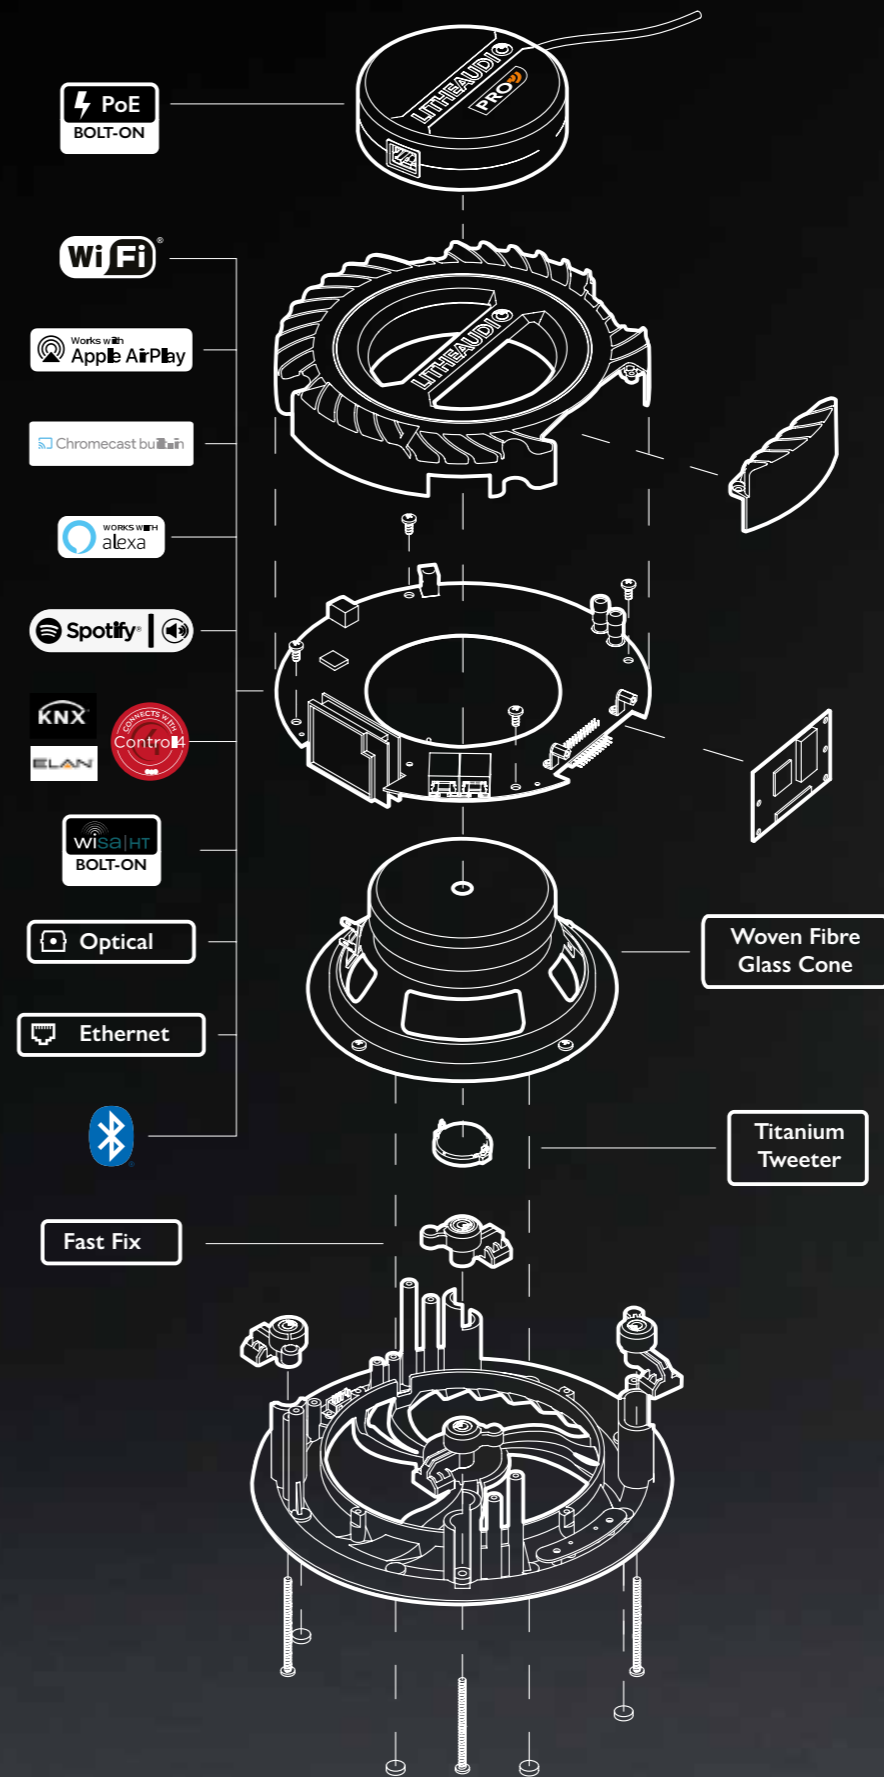

ULTIMATE CONNECTIVITY.

CUTTING EDGE PERFORMANCE.

WIRELESS & WIRED

Works in dual band 5GHz and 2.4GHz Wi-Fi spectrum or can be hardwired via ethernet cable for a hardwired data connection

CRYSTAL CLEAR AUDIO